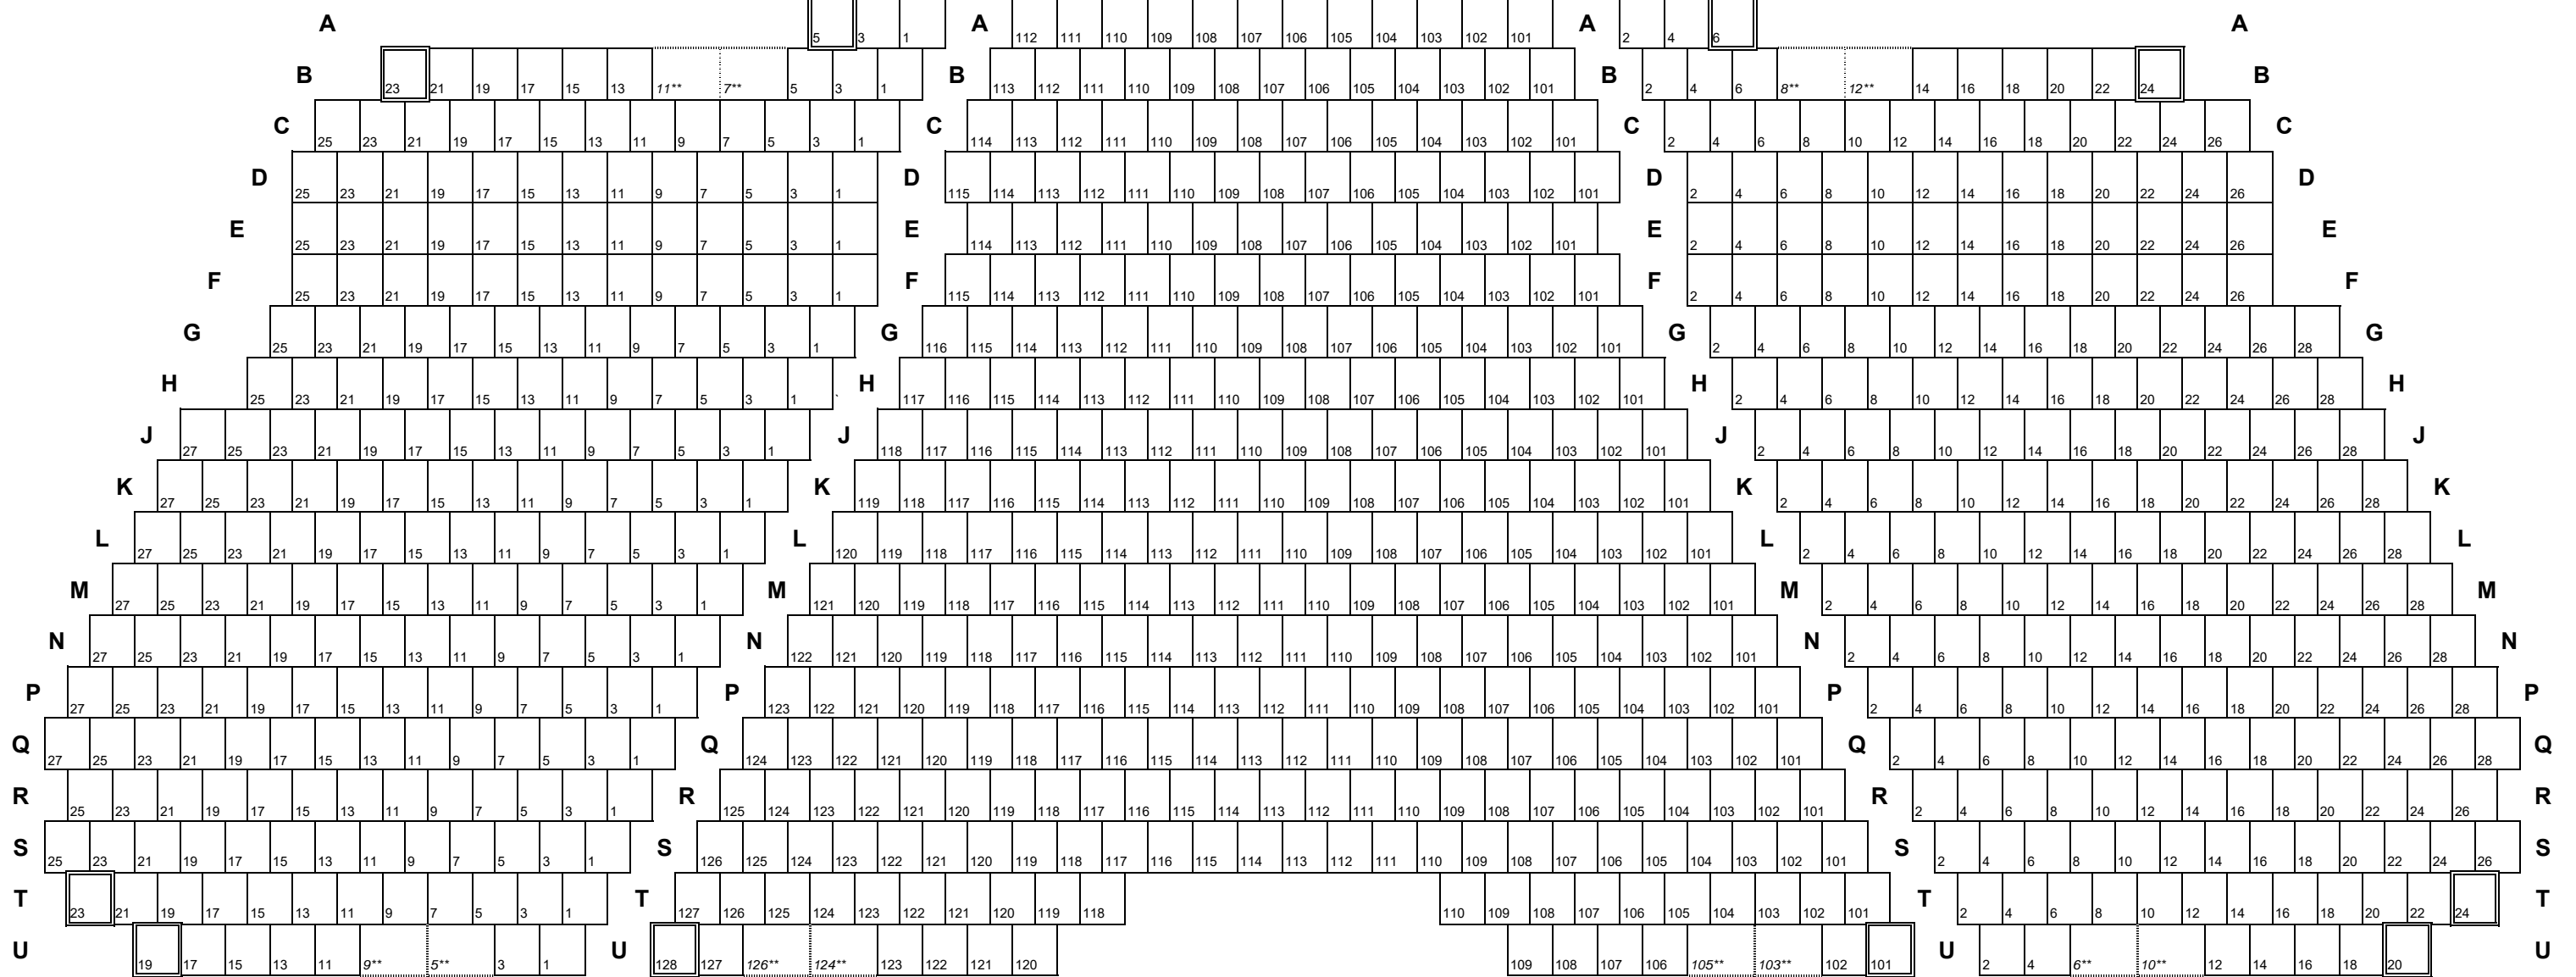

# Robert M. & Janet L. Archer Auditorium at Ashland High School

House Capacity 998 seats + 12 wheelchair spaces

↑ Stage ↑

Front Left Section (233 seats + 4 spaces)

Front Center Section (346 seats + 4 spaces)

Front Right Section (235 seats + 4 spaces)

Rear Left Section (35 seats)

Rear Center Section (112 seats)

Rear Right Section (37 seats)